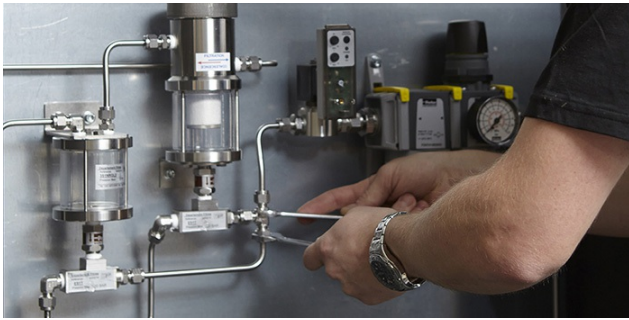

INSTRUMENTATION INSTALLATIONS

In cooperation with the brand Actemium we have a complete and sufficient organization to manage everything from single installation works to extensive construction projects such as a new industry or factory. Through continuous training, we make sure that we are always well up to date in technology, safety and standards in areas such as ATEX, PED, power and hot works. We have extensive experience in installations in hazardous areas and work on complex process plants during operation. Our special expertise is

- ✓ Installation of process instruments
- ✓ Pneumatics
- ✓ Small pipes
- ✓ Ladder mounting with cabling
- ✓ Field bus
- ✓ Main distribution works and
- ✓ Contacting of fibre cable

[Configure cookies](#)